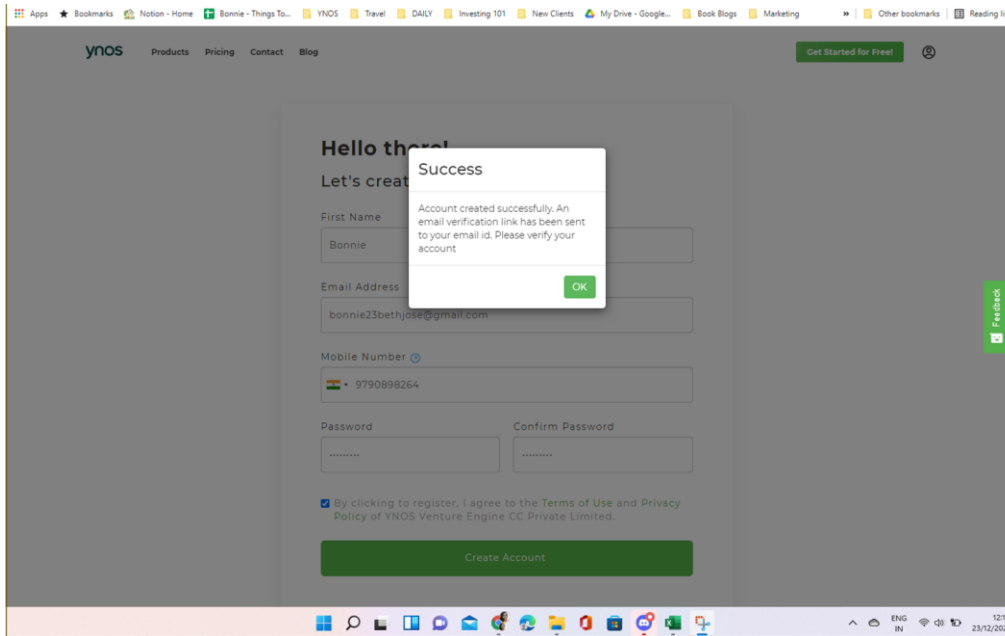

[Feedback](#)

STEP 3

Your account has now been created successfully and an email verification link is sent your email ID.

STEP 4

Check your mailbox for an email from jeeves@ynos.in. Verify your account by clicking on the verification link.