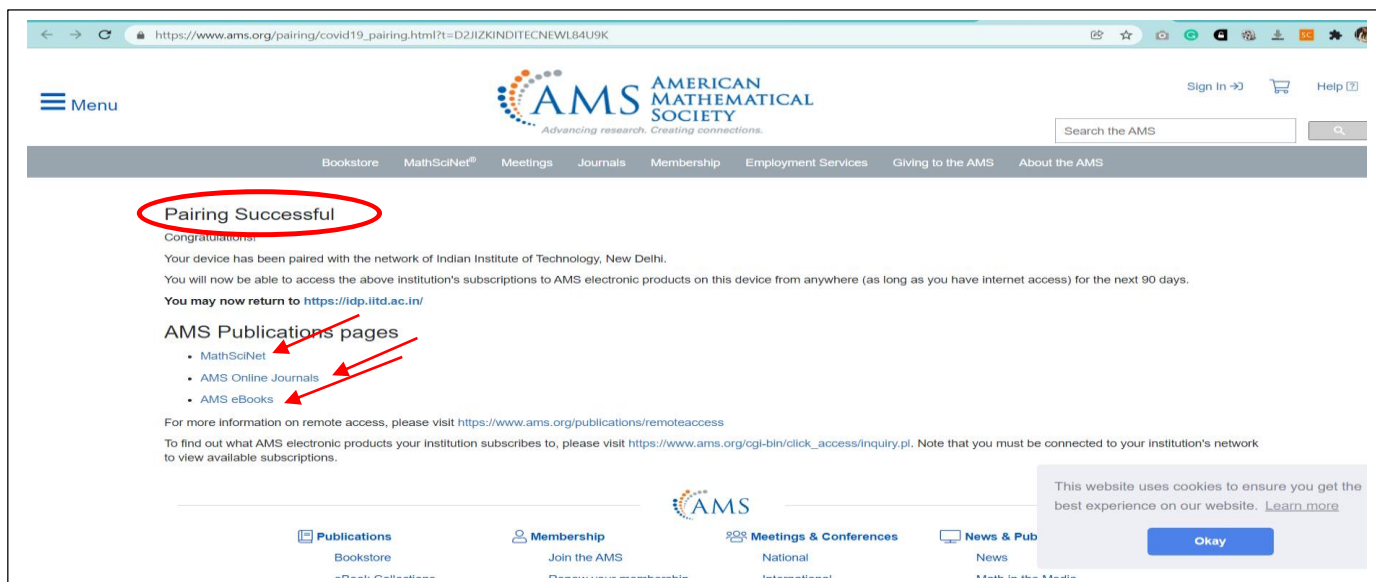

For Remote Access AMS: To access AMS products remotely the device is need to be paired with the institution's account.

For any query/suggestion, please contact:

Dr. Vijay Kumar Verma

Assistant Librarian (SG)

In-charge: E-Resources Division (ERD)

Indian Institute of Technology Delhi

Hauz Khas, New Delhi-110016

Email: vkverma@library.iitd.ac.in

Tel: +91-11-26596631 (O)