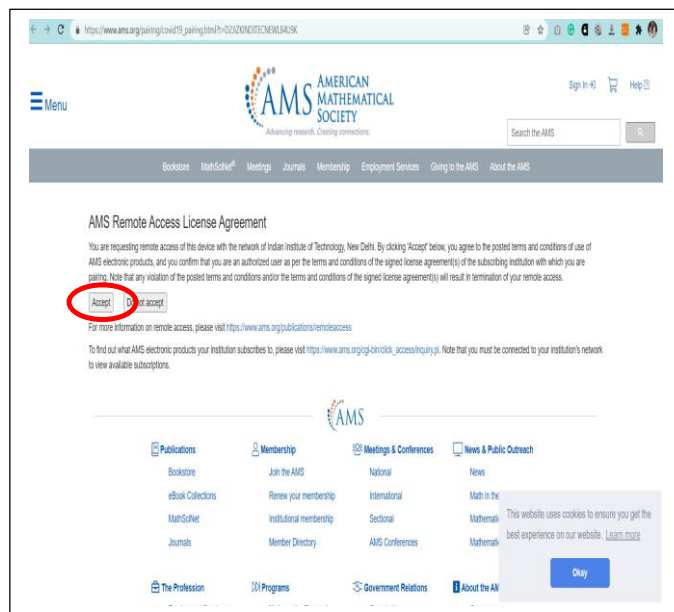

For Remote Access AMS: To access AMS products remotely the device is need to be paired with the institution's account.

For any query/suggestion, please contact:

Dr. Vijay Kumar Verma

Assistant Librarian (SG)

In-charge: E-Resources Division (ERD)

Indian Institute of Technology Delhi

Hauz Khas, New Delhi-110016

Email: vkverma@library.iitd.ac.in

Tel: +91-11-26596631 (O)