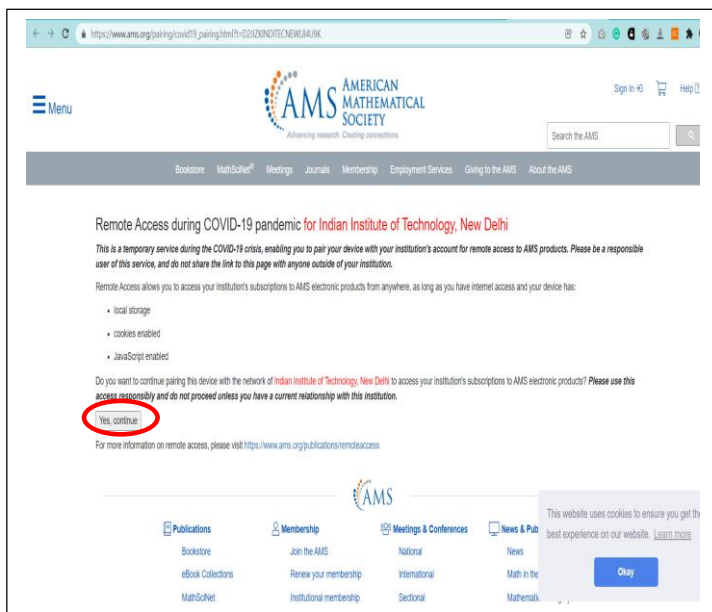

For Remote Access AMS: To access AMS products remotely the device is need to be paired with the institution's account.

For any query/suggestion, please contact:

Dr. Vijay Kumar Verma

Assistant Librarian (SG)

In-charge: E-Resources Division (ERD)

Indian Institute of Technology Delhi

Hauz Khas, New Delhi-110016

Email: vkverma@library.iitd.ac.in

Tel: +91-11-26596631 (O)