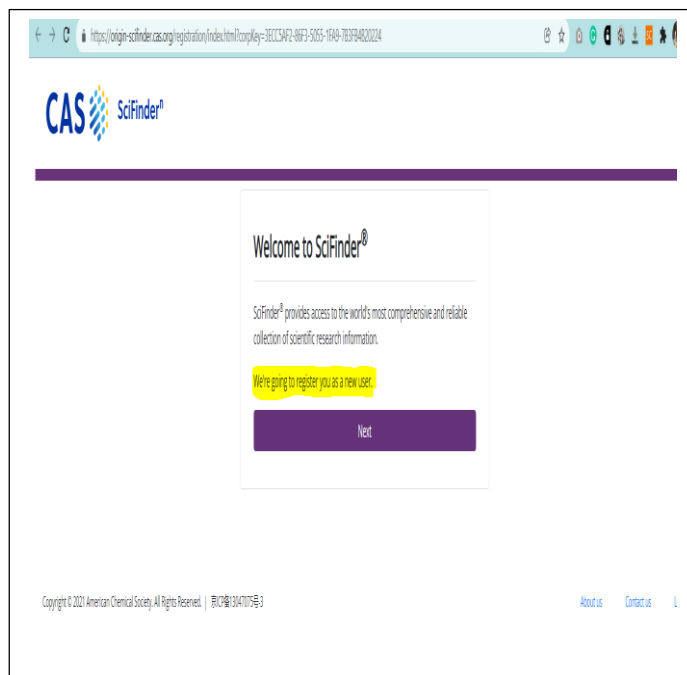

For SciFinder: Registration is required for accessing SciFinder Scholar which can only be done within the IP range of IIT Delhi. Already Registered Users can use their credentials for remote access of SciFinder.

New user who are not in the campus may contact Mr. Vijay Kumar Verma at **erd@library.iitd.ac.in** or **vkverma@library.iitd.ac.in** for registration with copy of ID Card.

Following resources have single user access, to login with user name and password (mailed by the Central Library to all authorised users).

- Manupatra
- Indiatat
- Microprocessor Report

Remote Access: Through Single Sign-on (SSO) System

The Central Library, IIT Delhi, provides a Remote Access facility of Subscribed E-Resources, exclusively restricted to the authorized users of the Institute.

Please follow the following steps to get access to the E-Resources remotely: